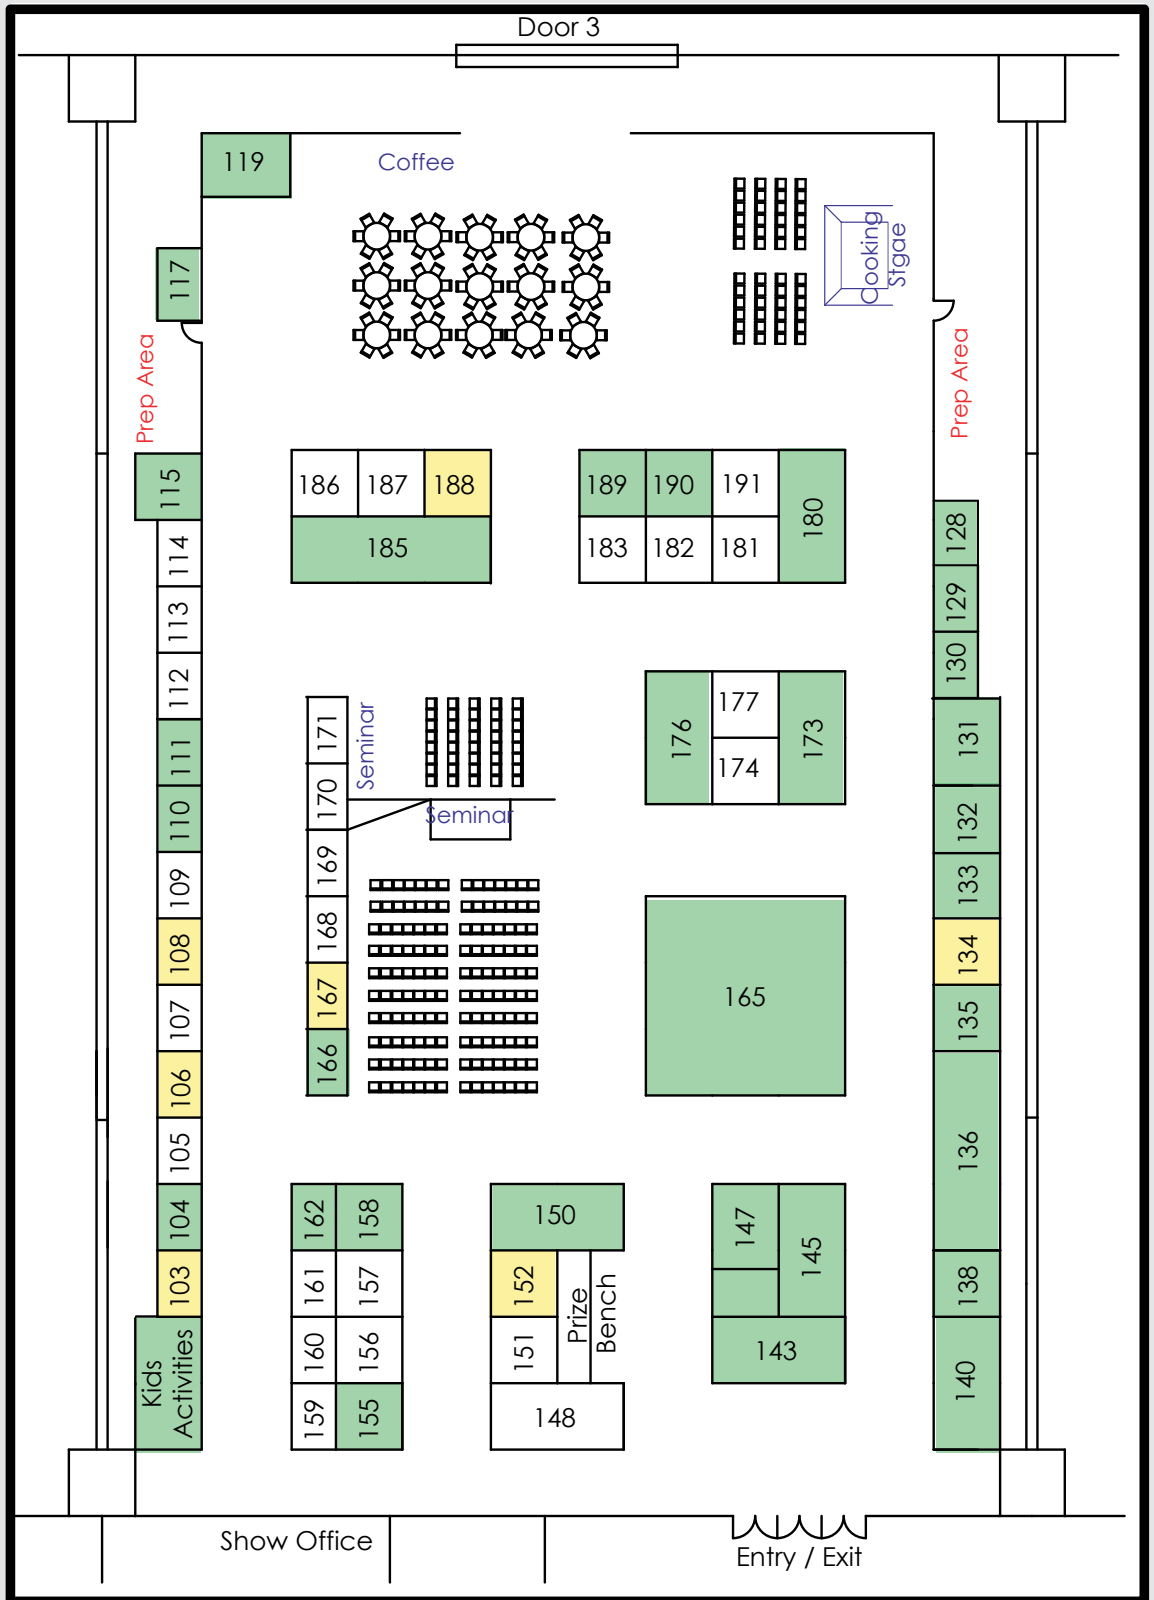

coles free food & healthy living expo

2012

coles

March 17 - 18 Perth Convention Exhibition Centre

2012 Gluten Free Food & Healthy Living Expo - Exhibition Rates				
	Rate	6m ² Stand	9m ² Stand	18m ² Stand
Less Than 15m ²	\$250 / m ²	\$1,500.00	\$2,250.00	
Greater Than 15m ²	\$230 / m ²			\$4,140.00
Floor Space Only	\$220 / m ²	\$1,320.00	\$1,980.00	\$3,960.00
Volunteer Organisation		\$460.00		
Carry Bag Product Insert (3000)	\$550.00			
Carry Bag A4 Insert (3000)	\$825.00			